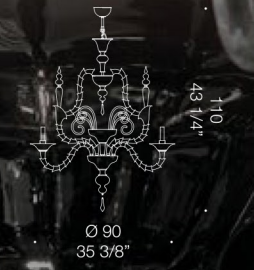

VIVALDI K6
6xMAX 46W E14 +
3xMAX 20W G9