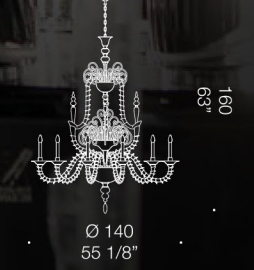

Ode to Venetian glassmaking.

Vivaldi is a “rezzonico” style chandelier which embodies the idea of a perfectly balanced chandelier. A timeless design which doesn’t necessarily need to be surrounded by a classic interior. This beautiful and fully customisable chandelier is an ode to Venetian glassmaking, packing a lot of style and craft, and being one of the most sought after chandeliers in our collection. Dimensions and configurations vary upon request. Min diameter 90cm, max diameter 300cm.

VIVALDI

Design by Francesco Dei Rossi

VIVALDI A3
3xMAX 46W E14 +
1xMAX 20W G9

VIVALDI K6
6xMAX 46W E14 +
3xMAX 20W G9

VIVALDI K9
9xMAX 46W E14 +
6xMAX 20W G9

VIVALDI K12
12xMAX 46W E14 +
12xMAX 20W G9