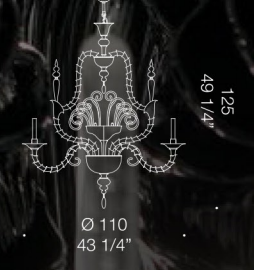

Ode to Venetian glassmaking.

Vivaldi is a “rezzonico” style chandelier which embodies the idea of a perfectly balanced chandelier. A timeless design which doesn’t necessarily need to be surrounded by a classic interior. This beautiful and fully customisable chandelier is an ode to Venetian glassmaking, packing a lot of style and craft, and being one of the most sought after chandeliers in our collection. Dimensions and configurations vary upon request. Min diameter 90cm, max diameter 300cm.

VIVALDI

Design by Francesco Dei Rossi

VIVALDI A3
3xMAX 46W E14 +
1xMAX 20W G9

VIVALDI K6
6xMAX 46W E14 +
3xMAX 20W G9

VIVALDI K9
9xMAX 46W E14 +
6xMAX 20W G9

VIVALDI K12
12xMAX 46W E14 +
12xMAX 20W G9